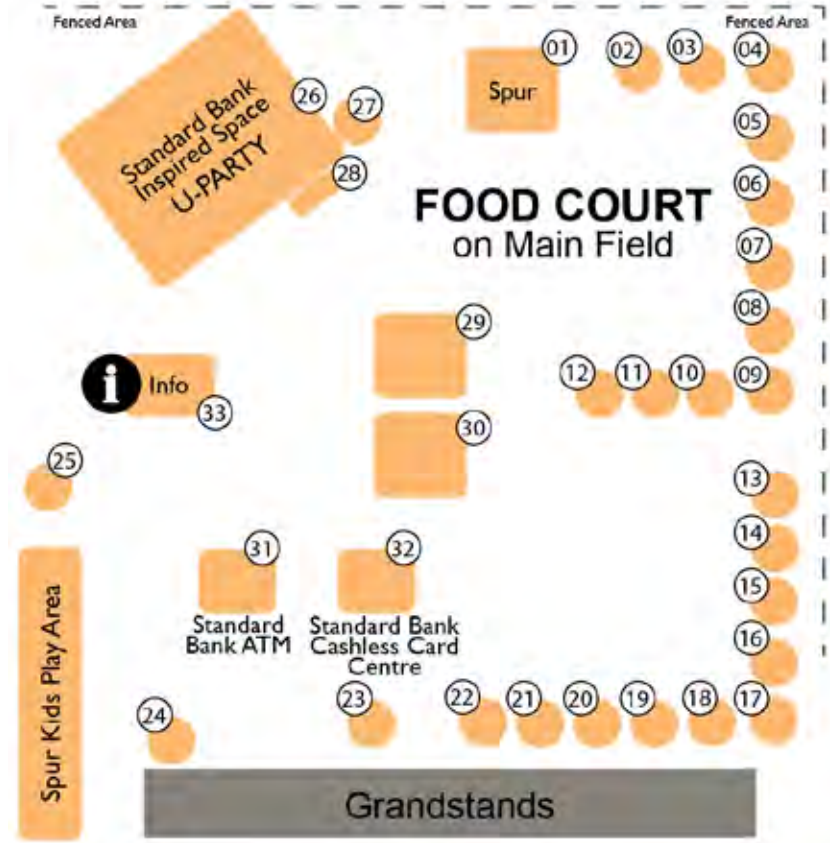

Warrior Centre
Boys' Sports Pavilion

LEGEND

1. **Food Court:**
01. Spur
  02. Chip 'n Dip
  03. Dunkin Donuts
  04. Interact
  05. Culture Kitchen
  06. PizzApp
  07. Cupped
  08. TJ's Biltong
  09. Wendy's Lemonade
  10. Frosty Melts
  11. Happy Me
  12. Far End Dairy
  13. OSA Lotto
  14. World of Rugby
  15. Energy Partners
  16. Herbal Iceman
  17. RH Hotels and Management
  18. Virgin Active
  19. KPMG
  20. Sugar Bay
  21. Vumatel
  22. Mozambique
  23. Thrive
  24. Jungle Oats
  25. Bubbles Galore
  26. Standard Bank Inspired Space
  27. U-PARTY
  28. Standard Bank Social Media Board
  29. Mercedes-Benz Bryanston
  30. Standard Bank VAF
  31. Standard Bank ATM
  32. Standard Bank Cashless Card Centre
  33. Info