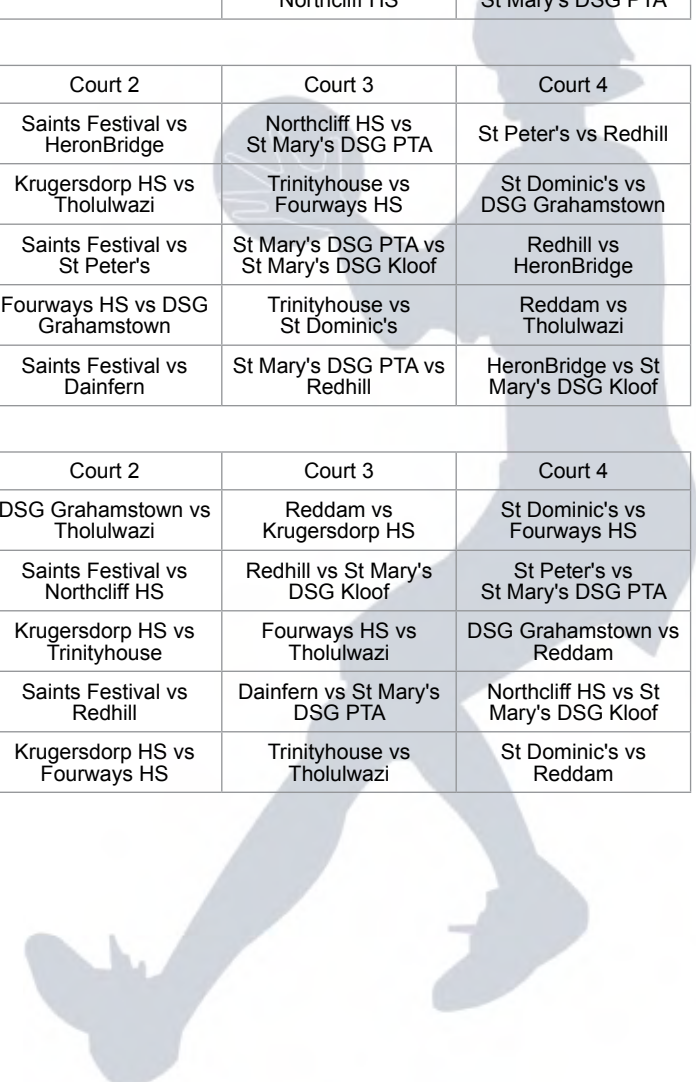

Monday

	Court 1	Court 2	Court 3	Court 4
09:30	Saints GC vs Trinityhouse	DSG Grahamstown vs Tholulwazi	Reddam vs Krugersdorp HS	St Dominic's vs Fourways HS
10:30	Dainfern vs HeronBridge	Saints Festival vs Northcliff HS	Redhill vs St Mary's DSG Kloof	St Peter's vs St Mary's DSG PTA
11:30	Saints GC vs St Dominic's	Krugersdorp HS vs Trinityhouse	Fourways HS vs Tholulwazi	DSG Grahamstown vs Reddam
14:00	HeronBridge vs St Peter's	Saints Festival vs Redhill	Dainfern vs St Mary's DSG PTA	Northcliff HS vs St Mary's DSG Kloof
15:00	Saints GC vs DSG Grahamstown	Krugersdorp HS vs Fourways HS	Trinityhouse vs Tholulwazi	St Dominic's vs Reddam