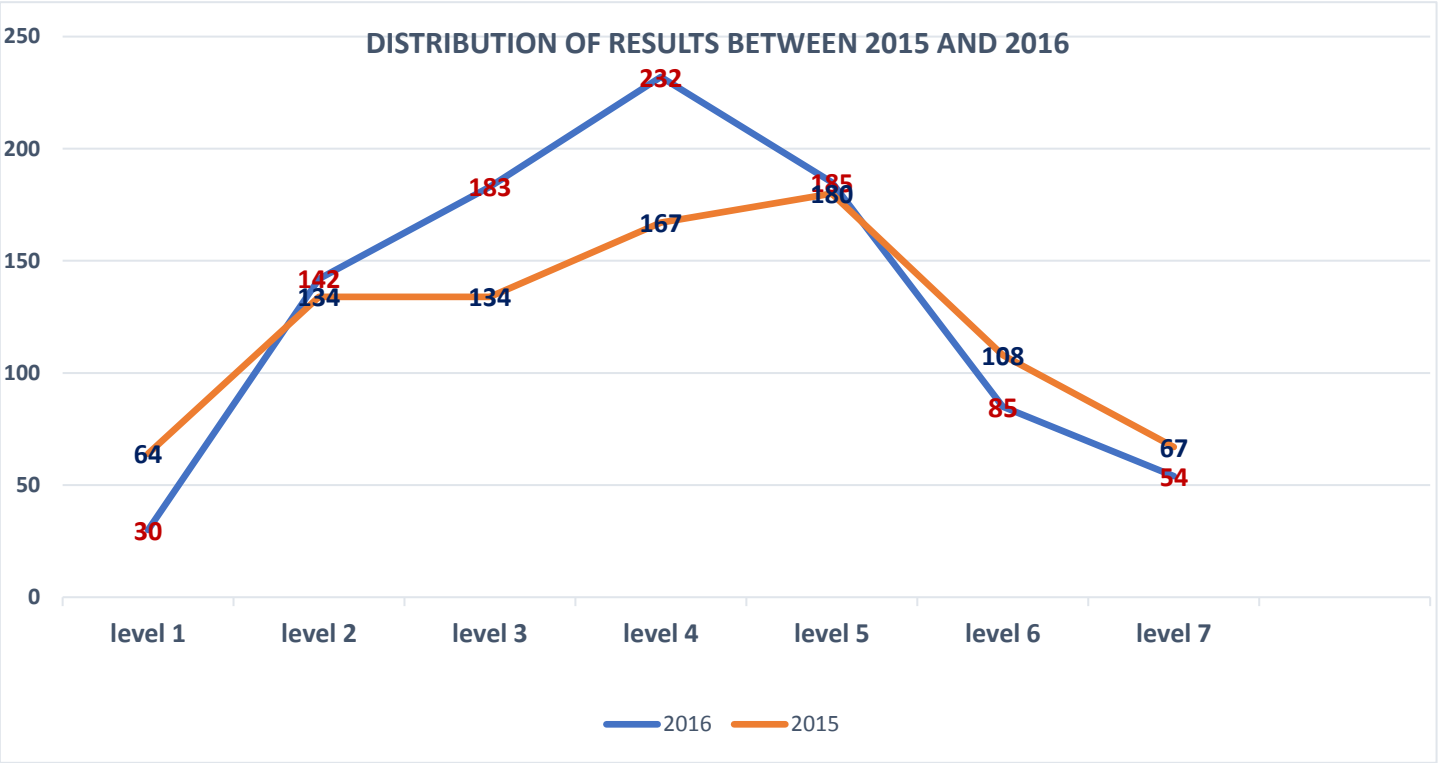

Subject Analysis-2016

LEVELS	80-90	70-79	60-69	50-59	40-49	30-39	0-29	PASS RATE %
	7	6	5	4	3	2	1	
ENGLISH	7	34	93	78	34	0	0	100
ACCOUNTING	7	7	9	15	6	5	0	100
MATHS	14	14	16	44	62	54	12	94.6
PHYSICAL SCI	10	9	20	39	41	63	18	91
LIFE SCIENCE	16	21	47	56	40	20	0	100
	54	85	185	232	183	142	30	98.7

TOP LEANERS IN DIFFERENT SUBJECTS OFFERED AT THANDULWAZI

SUBJECT	MARK	NAME OF STUDENT	SCHOOL
Accounting	100	SINDANE, NHLANGANO, S	ST MATTHEWS PRIVATE SECONDARY SCHOOL
English	84	MANANA, THABANG, R	EQINISWENI SECONDARY SCHOOL
Life Sciences	91	GAMEDE, NOMUSA Q	EQINISWENI SECONDARY SCHOOL
Mathematics	92	GAMEDE, NOMUSA Q	EQINISWENI SECONDARY SCHOOL
Physical Sciences	94	GAMEDE, NOMUSA Q	EQINISWENI SECONDARY SCHOOL