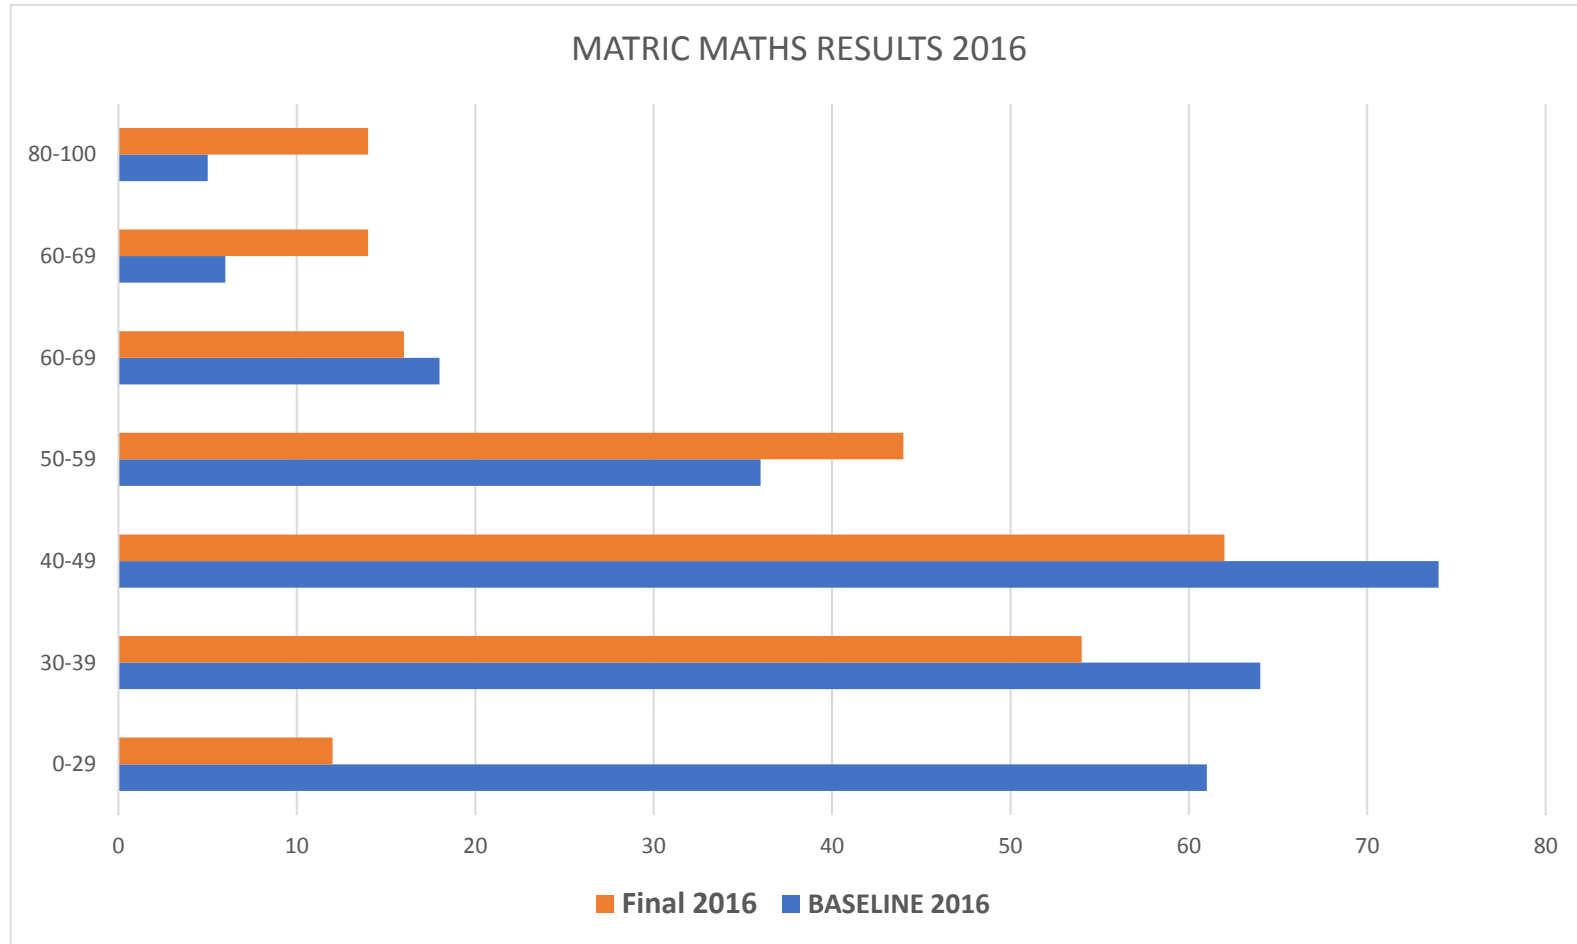

FINAL MATRIC RESULTS VS BASELINE 2016